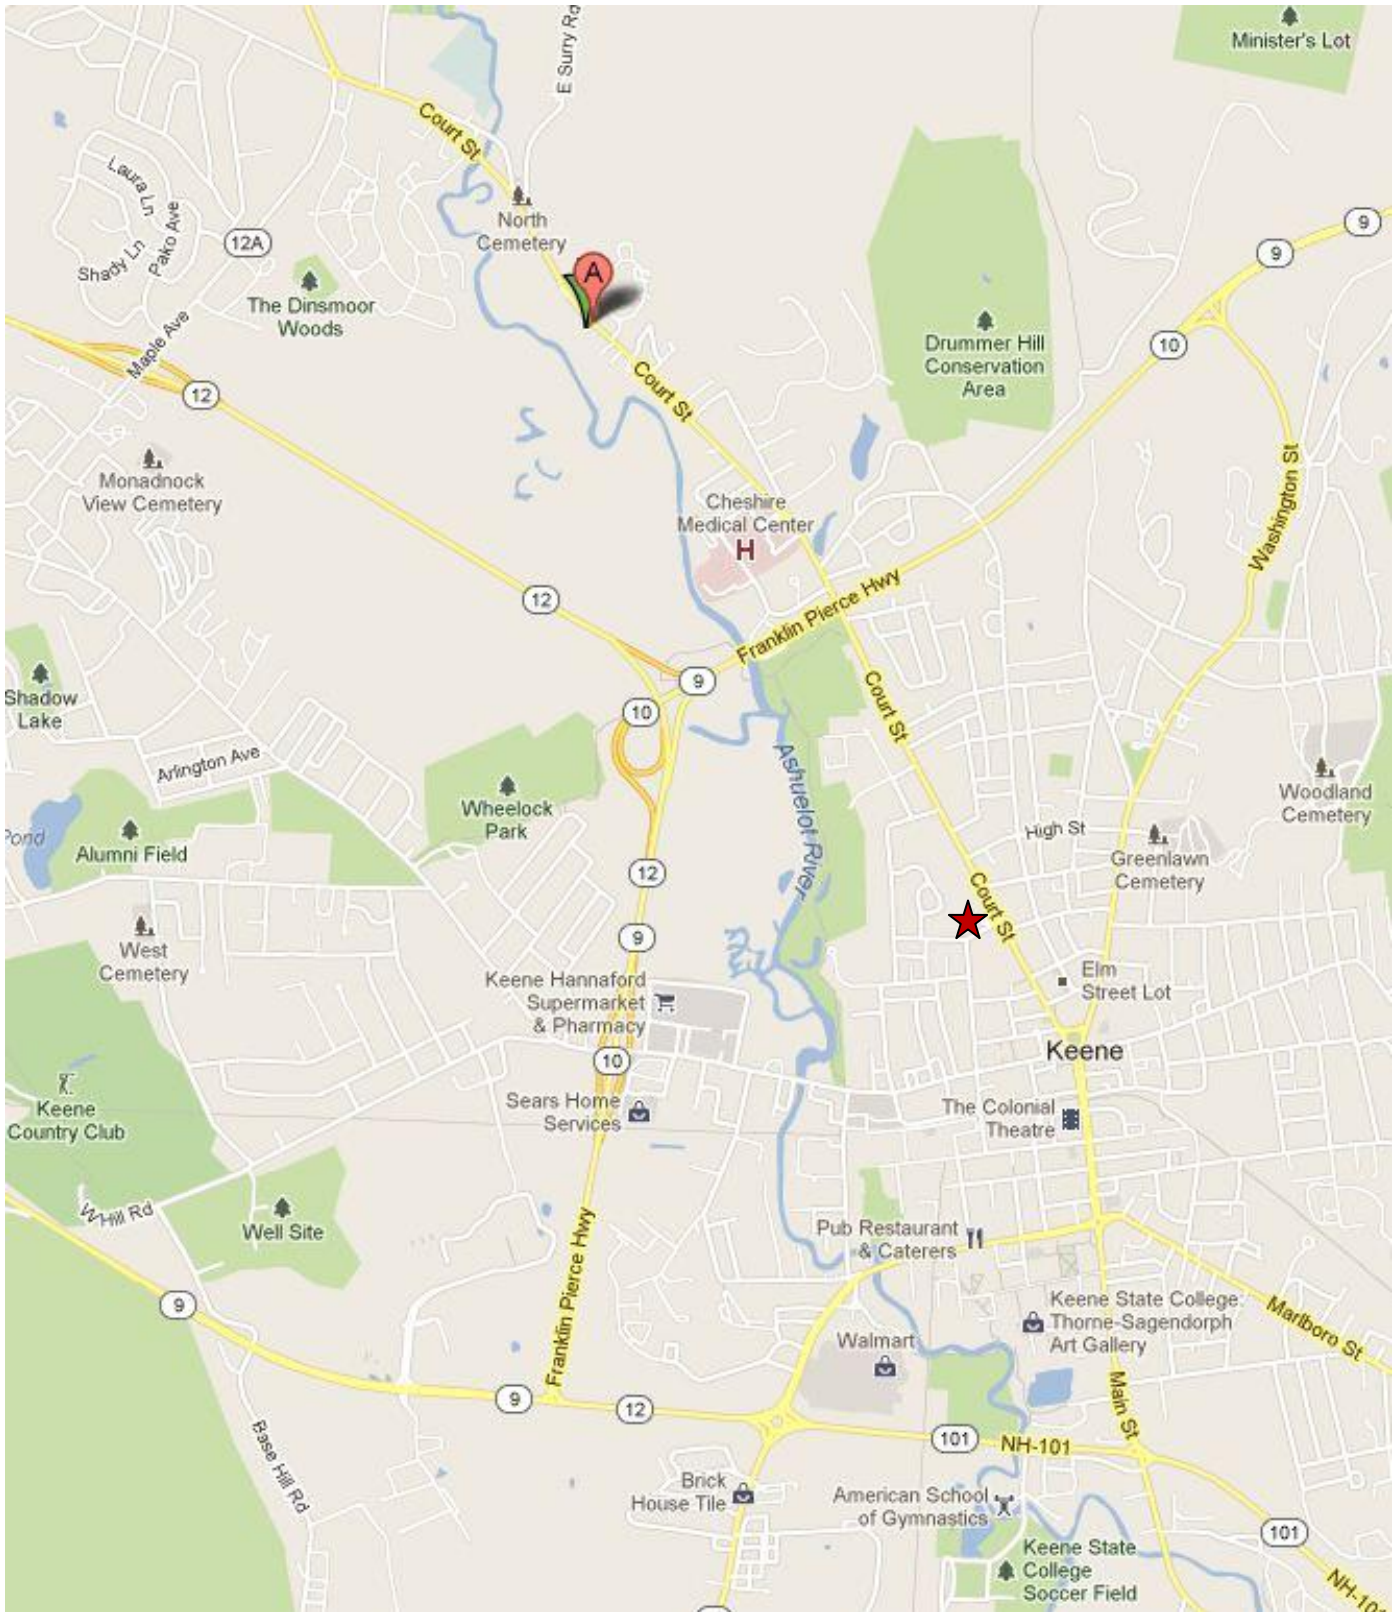

= Sophia's Hearth Family Center

= Monadnock Waldorf High School